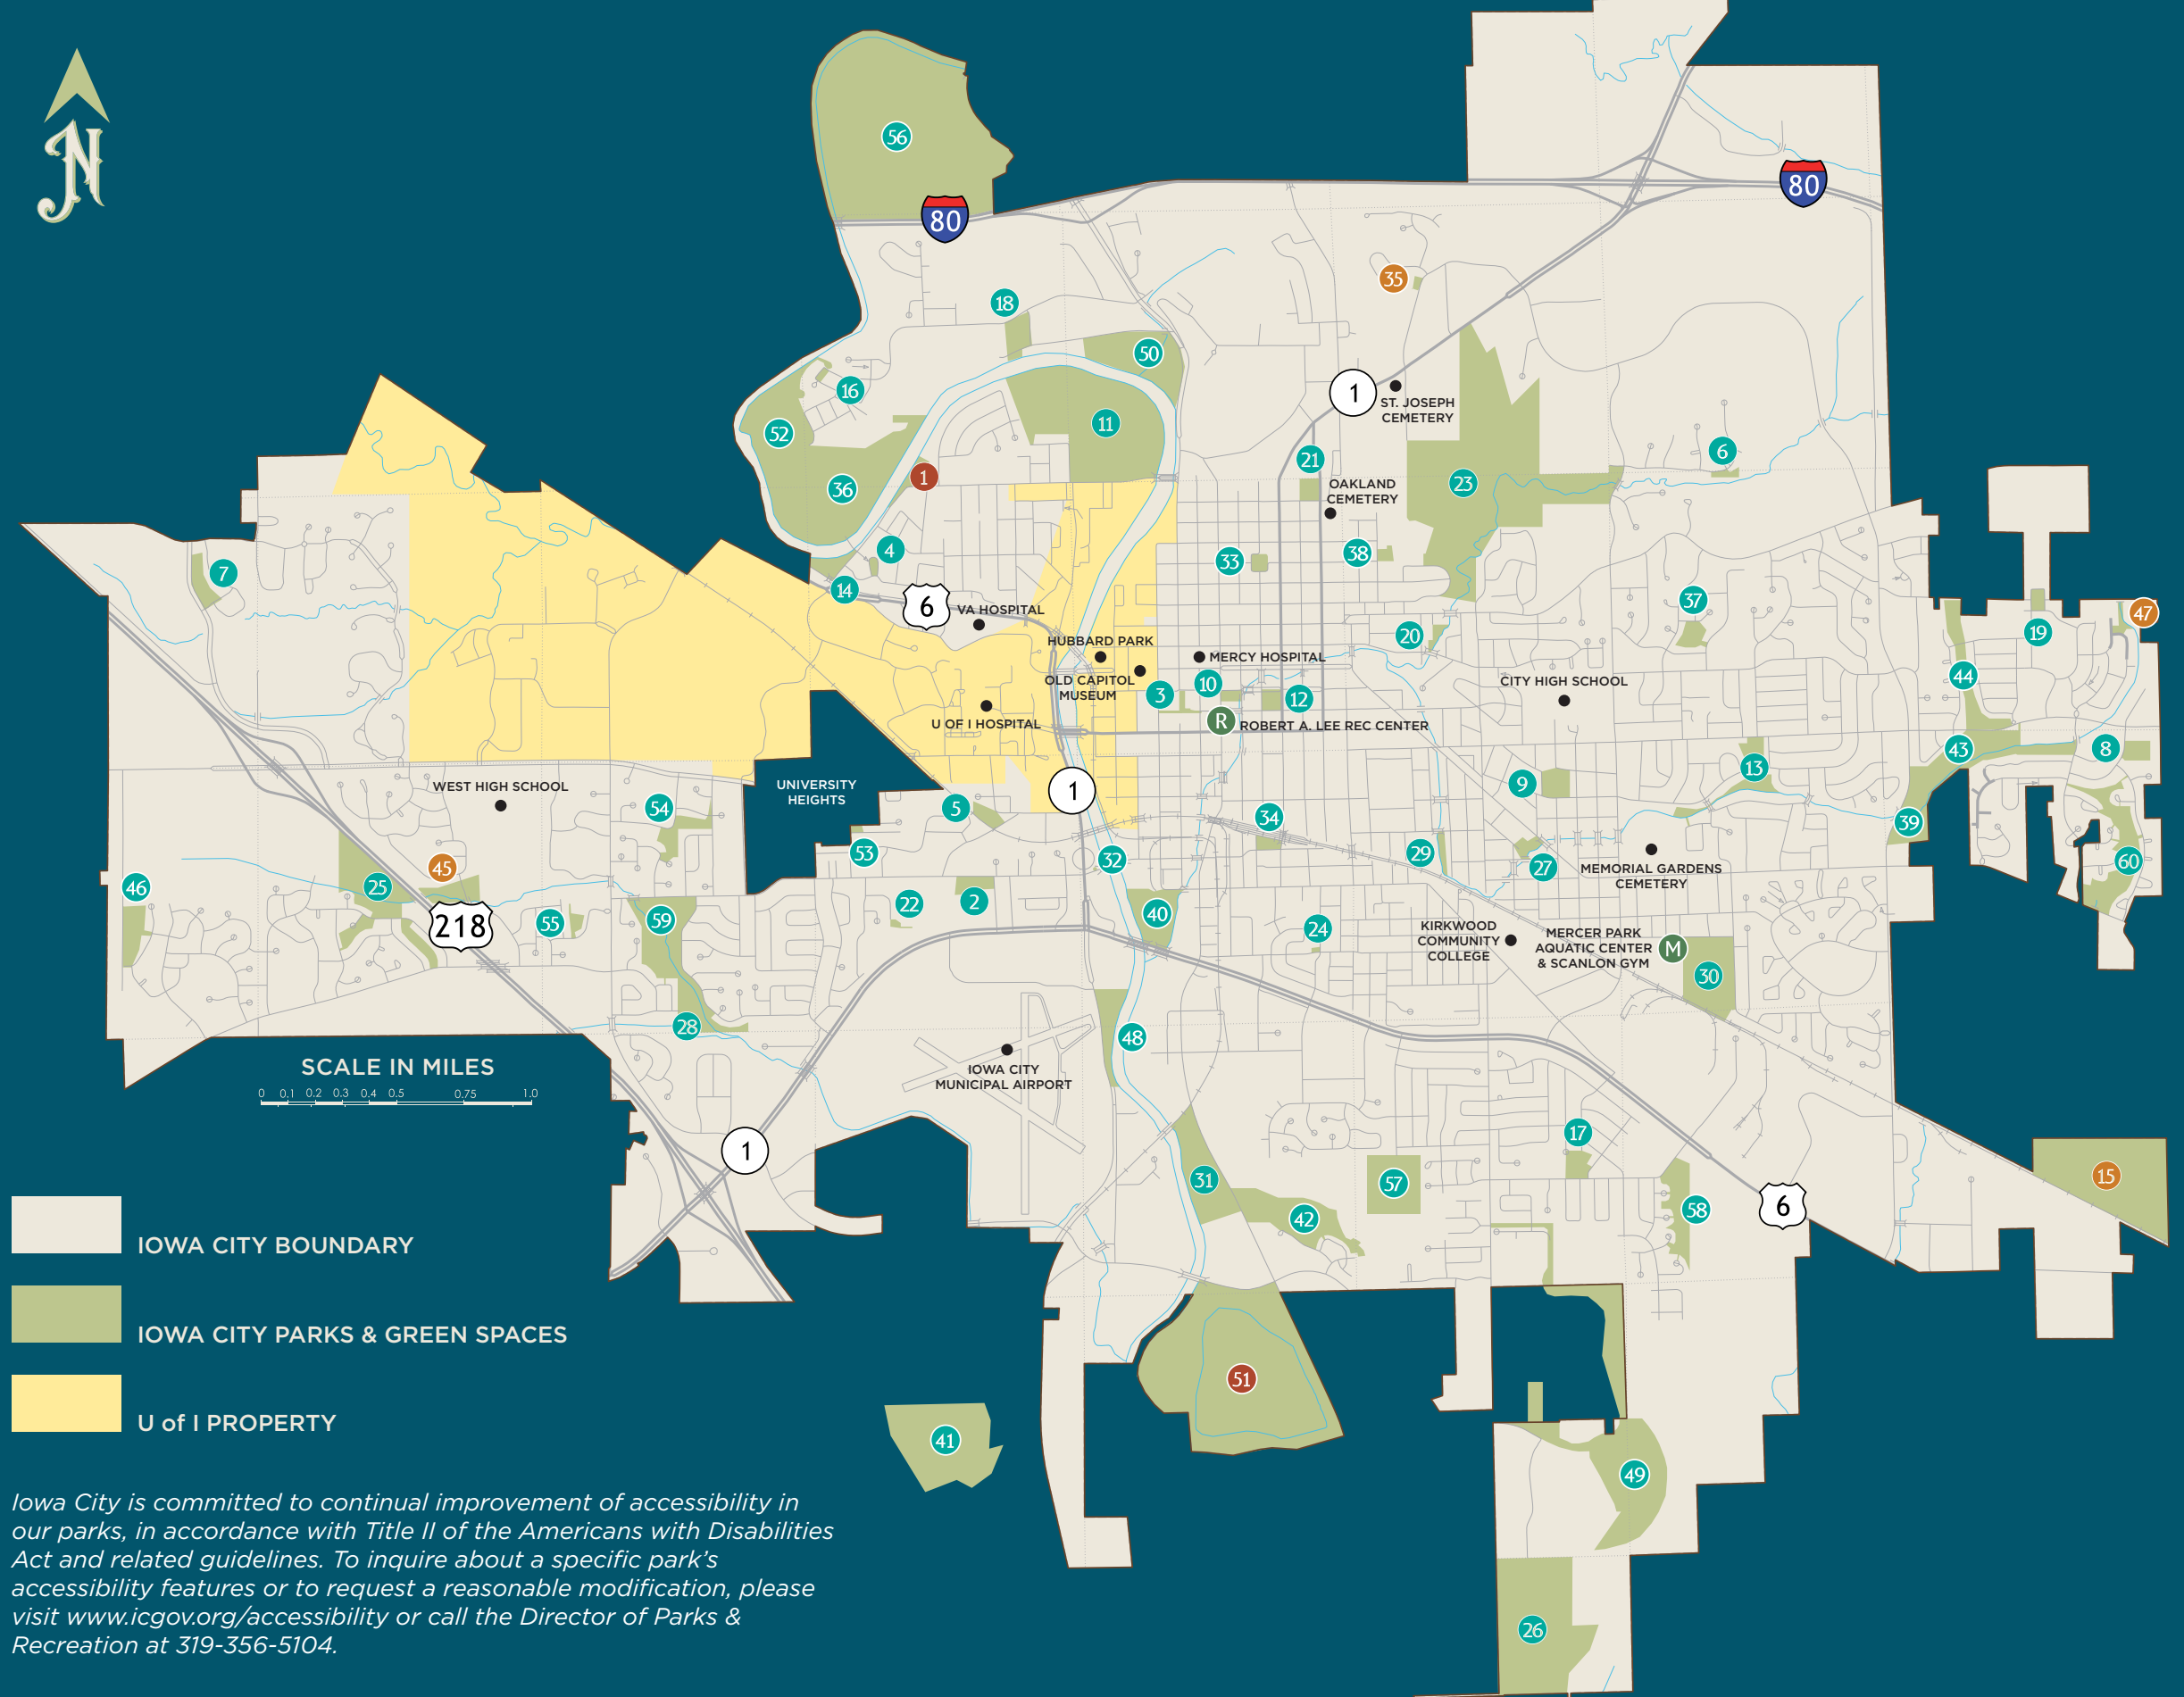

CITY OF IOWA CITY PARKS MAP

- IOWA CITY BOUNDARY
- IOWA CITY PARKS & GREEN SPACES
- U of I PROPERTY

Iowa City is committed to continual improvement of accessibility in our parks, in accordance with Title II of the Americans with Disabilities Act and related guidelines. To inquire about a specific park's accessibility features or to request a reasonable modification, please visit www.icgov.org/accessibility or call the Director of Parks & Recreation at 319-356-5104.